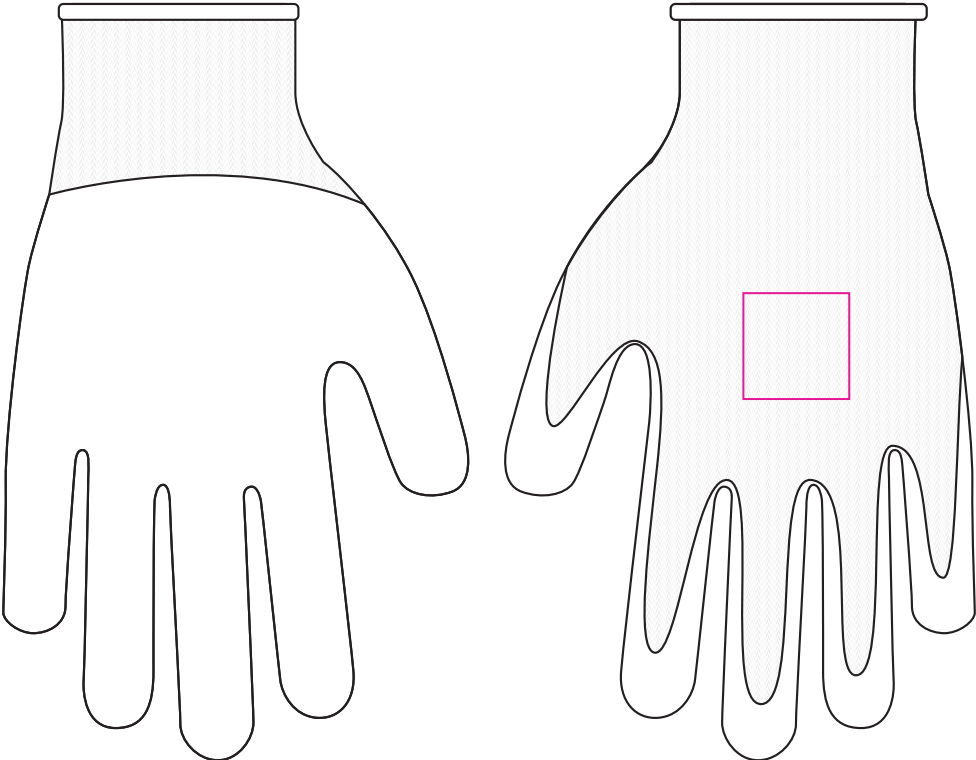

Product: PCH059B  
Product Size: L 25cm  
Decoration Options: Heat Transfer, Screen Print

Right Hand

Left Hand

Shown at 40% actual size  
Print size:35mm(w) x 35mm(h)