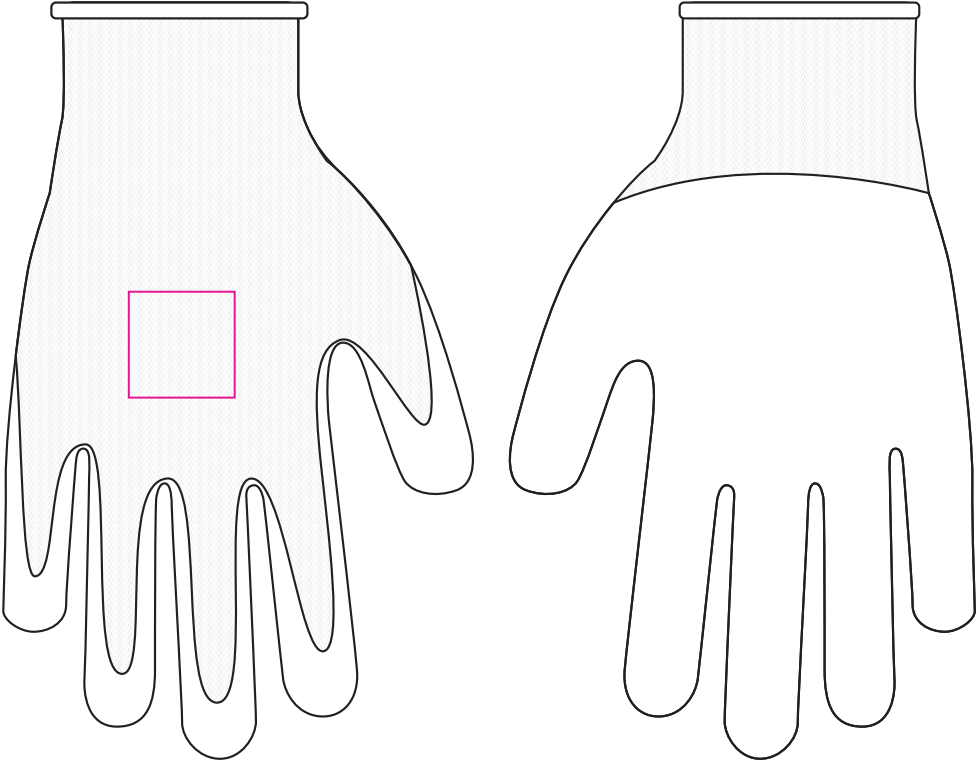

Product: PCH059B  
Product Size: L 25cm  
Decoration Options: Heat Transfer, Screen Print

Right Hand

Left Hand

Shown at 40% actual size  
Print size:35mm(w) x 35mm(h)