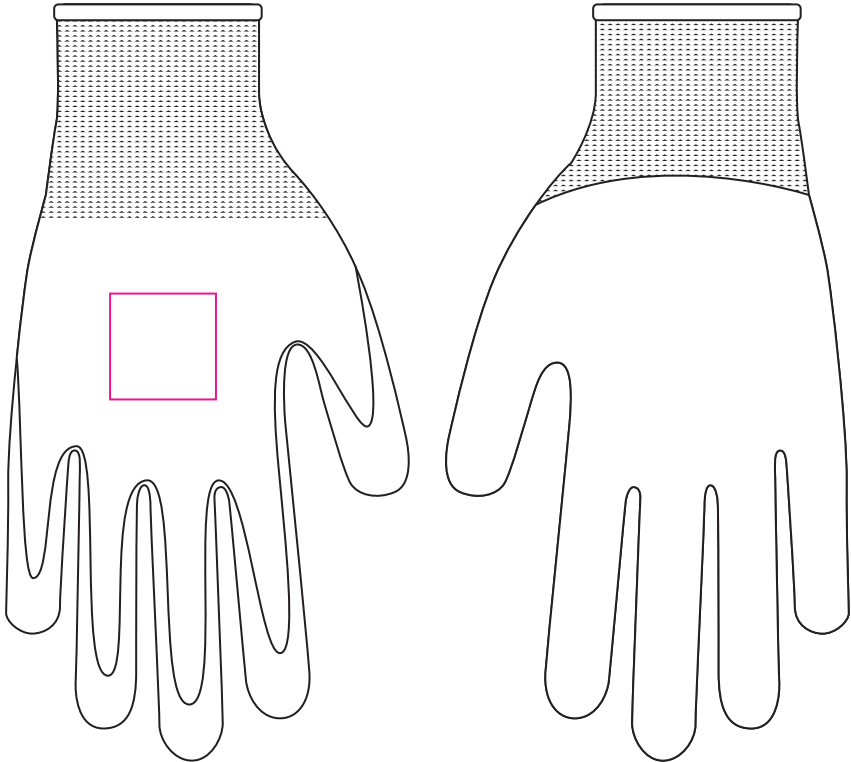

Product: PCH059A  
Product Size: L 25cm  
Decoration Options: Heat Transfer, Screen Print

Right Hand

Left Hand

Shown at 40% actual size  
Print size:35mm(w) x 35mm(h)