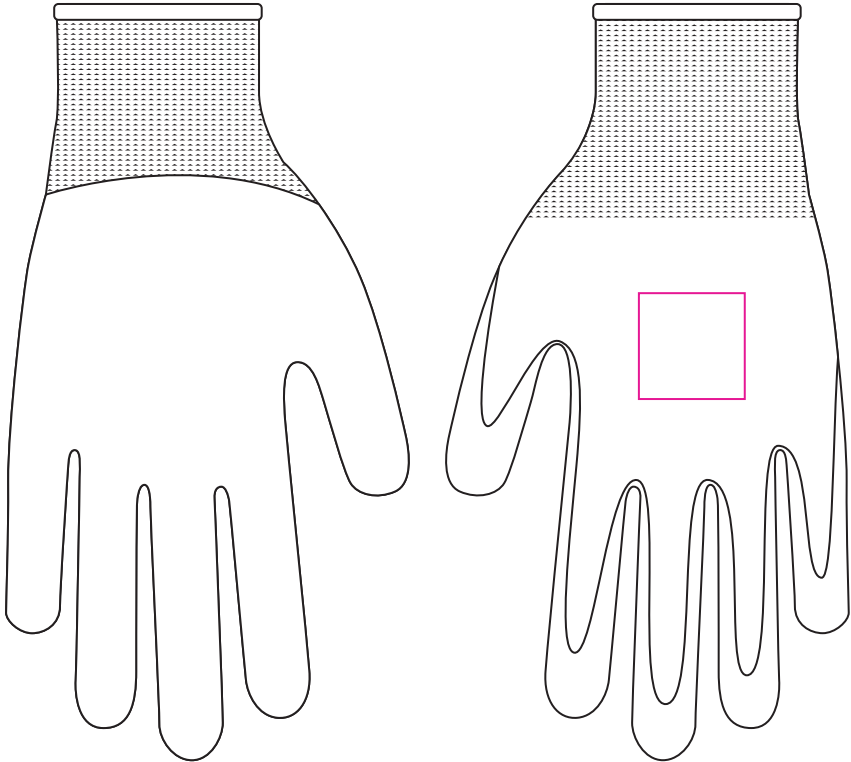

Product: PCH059A  
Product Size: L 25cm  
Decoration Options: Heat Transfer, Screen Print

Right Hand

Left Hand

Shown at 40% actual size  
Print size:35mm(w) x 35mm(h)