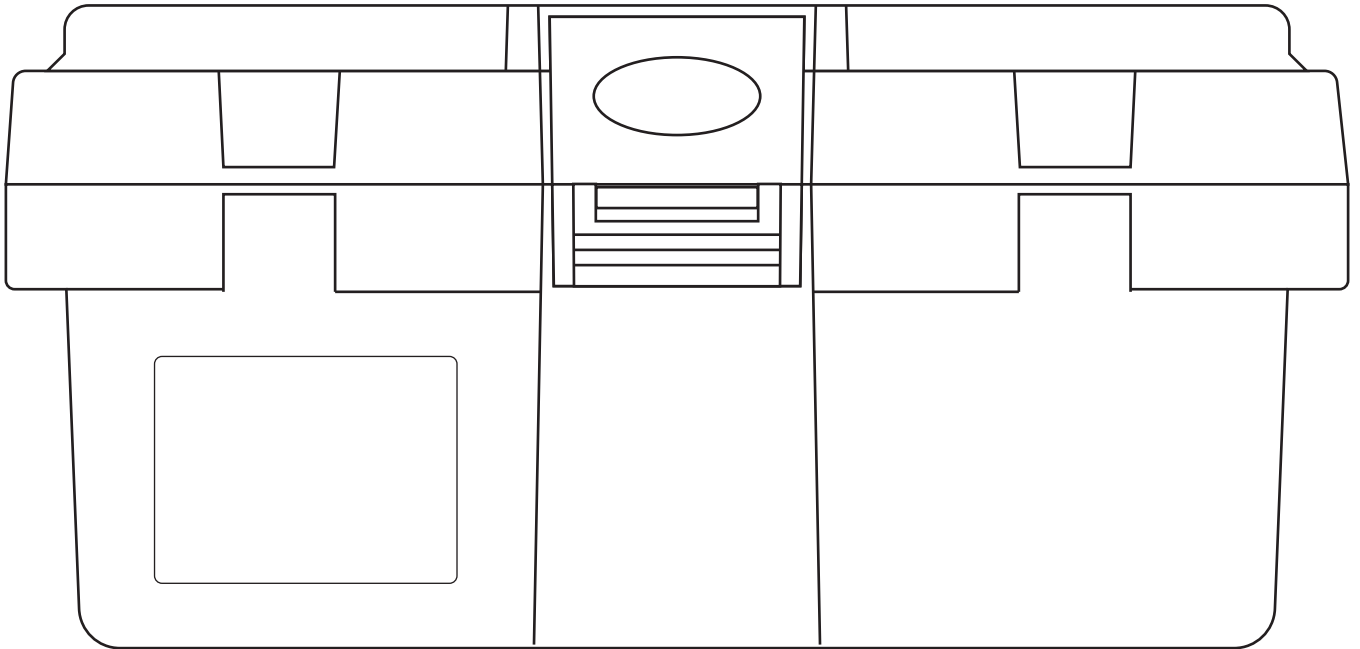

Product: PCH058
Product Size: 35.5 x 17 x 18cm
Decoration Options: Digital Label

Shown at 50% actual size

Print size: 210mm(w) x 148mm(h)

- Knife line
- Safe print area
- Bleed line