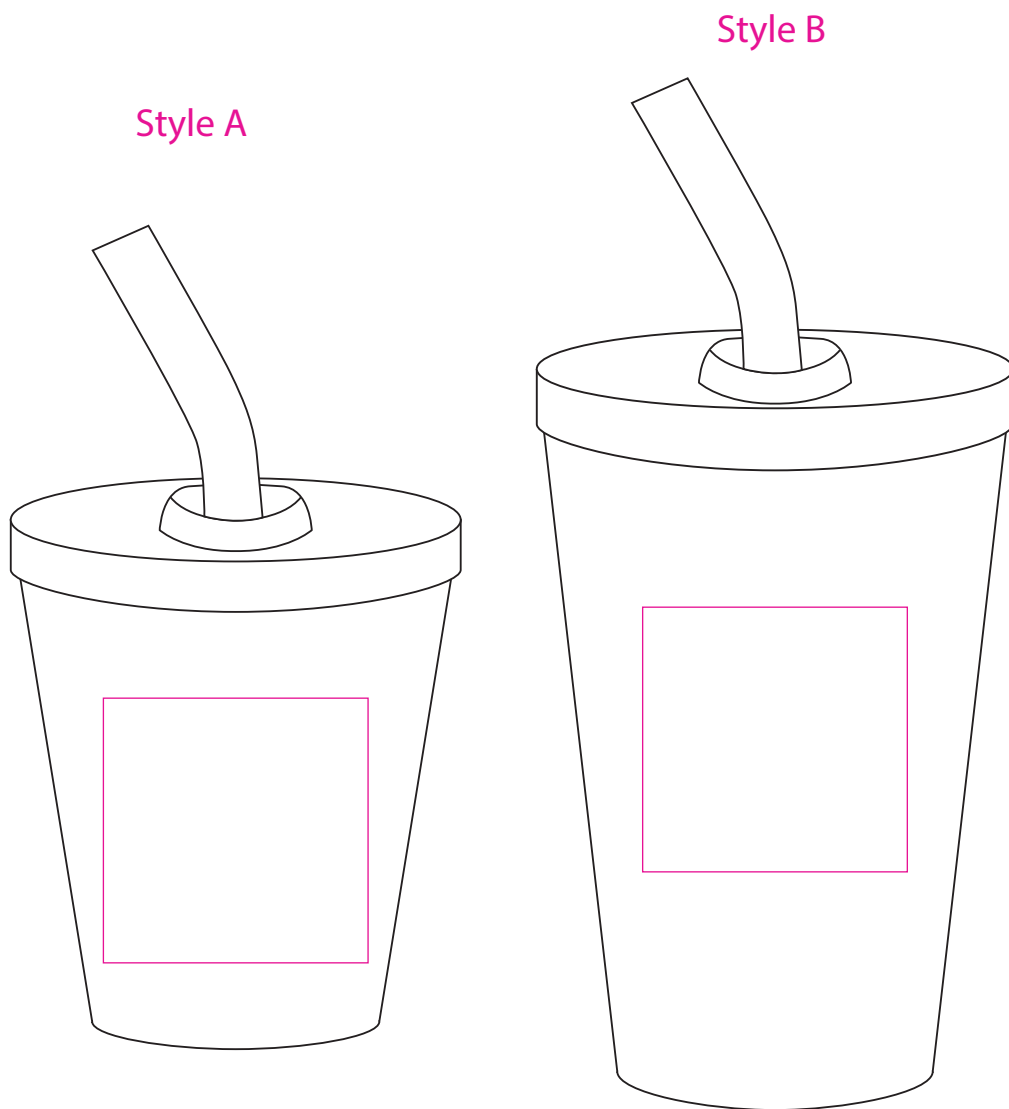

Product: PCD034
Product Size: A:8.5x5.5x10cm ; B:9x6x14cm
Decoration Options: Screen Print

Print size: 50mm(w) x 50mm(h)

Shown at 70% actual size

*Please note, the final design may differ slightly between different drinkware in an order, due to the variability in the mixing process.