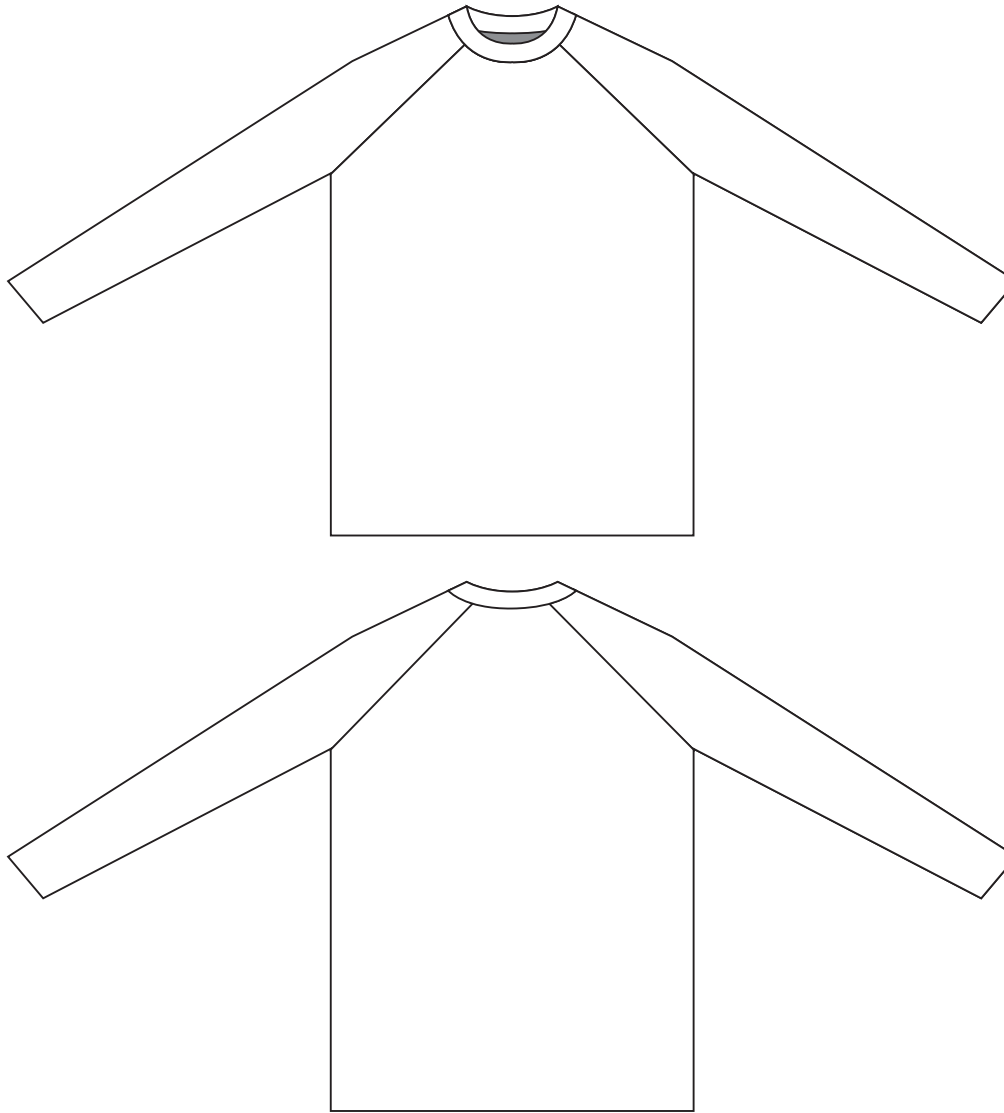

Product: PCC762
 Product Size:

Decoration Options:

Size:L

Shown at 10% actual size

Size splits

Choose the corresponding size range of this SKU

Men's size	S	M	L	XL	2XL	3XL	4XL	5XL
order quantity								

Ladies' size	L8	L10	L12	L14	L16	L18
order quantity						

Kids' size	S	M	L	XL	2XL	3XL	4XL	5XL
order quantity								

LOGO refer colour

	PMS XX C
	PMS XX C
	PMS XX C

label type	√ if required (customized brand label will cause additional cost, our product included standard size label and wash label defaultly)	
brand label		
size label		
wash label		