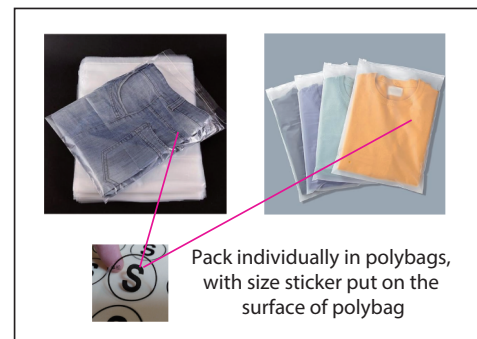

Product: PCC762
 Product Size:

Decoration Options:

Size:L

Shown at 10% actual size

Size splits

Choose the corresponding size range of this SKU

Men's size	S	M	L	XL	2XL	3XL	4XL	5XL
order quantity								

Ladies' size	L8	L10	L12	L14	L16	L18
order quantity						

Kids' size	S	M	L	XL	2XL	3XL	4XL	5XL
order quantity								

LOGO refer colour

	PMS XX C
	PMS XX C
	PMS XX C

label type	√ if required (customized brand label will cause additional cost, our product included standard size label and wash label defaultly)	
brand label		
size label		
wash label		