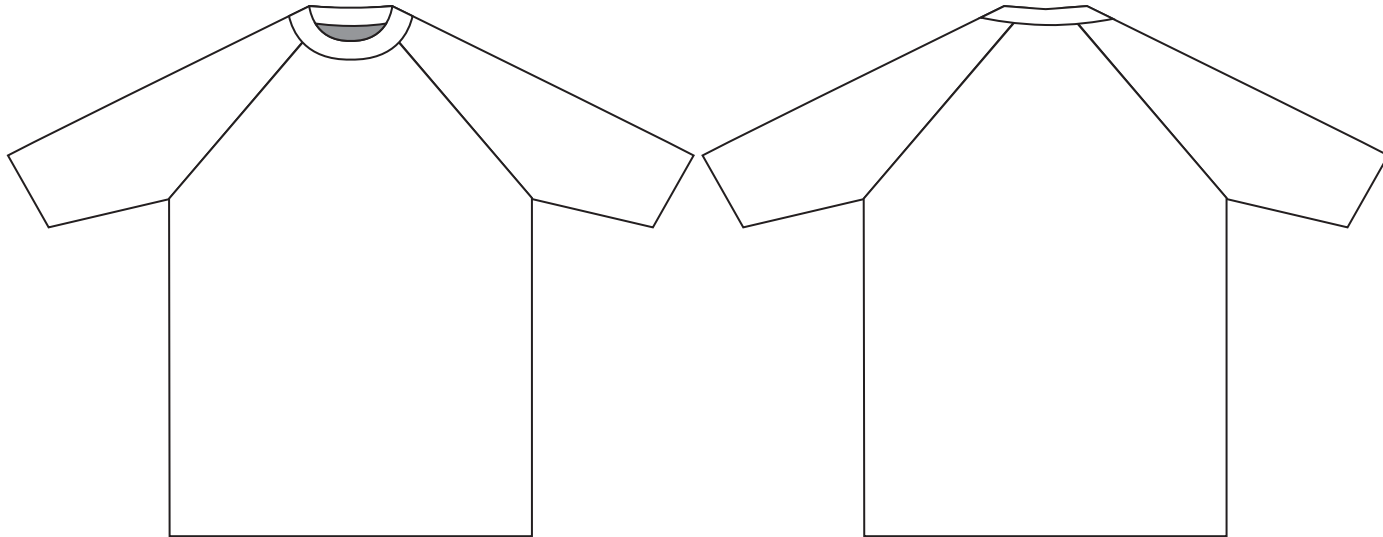

Product: PCC761

Product Size:

Decoration Options:

Size:L

Shown at 10% actual size

### Size splits

Choose the corresponding size range of this SKU

Men's size	S	M	L	XL	2XL	3XL	4XL	5XL
order quantity								

Ladies' size	L8	L10	L12	L14	L16	L18
order quantity						

Kids'size	S	M	L	XL	2XL	3XL	4XL	5XL
order quantity								

### LOGO refer colour

-  PMS XX C
-  PMS XX C
-  PMS XX C

label type	√ if required (customized brand label will cause additional cost, our product included standard size label and wash label defaultly)	
brand label		
size label		
wash label		