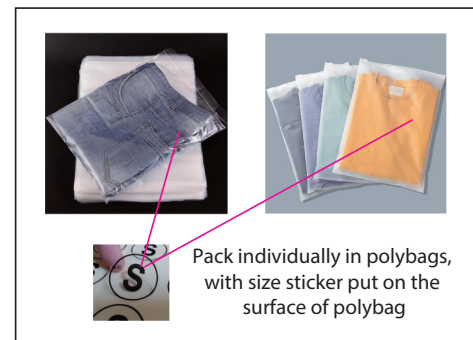

Product: PCC761

Product Size:

Decoration Options:

Size:L

Shown at 10% actual size

### Size splits

Choose the corresponding size range of this SKU

Men's size	S	M	L	XL	2XL	3XL	4XL	5XL
order quantity								

Ladies' size	L8	L10	L12	L14	L16	L18
order quantity						

Kids'size	S	M	L	XL	2XL	3XL	4XL	5XL
order quantity								

### LOGO refer colour

-  PMS XX C
-  PMS XX C
-  PMS XX C

label type	√ if required (customized brand label will cause additional cost, our product included standard size label and wash label defaultly)	
brand label		
size label		
wash label		