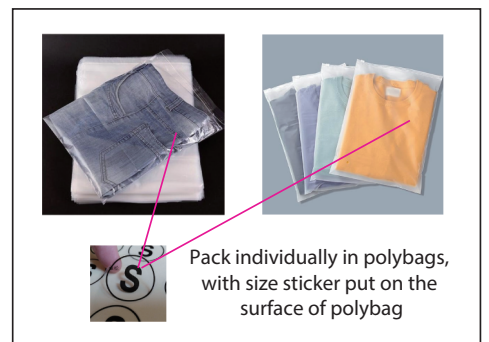

Product: PCC711  
 Product Size:

Decoration Options: Sublimation

Size:L

Shown at 10% actual size

### Size splits

Choose the corresponding size range of this SKU

Men's size	S	M	L	XL	2XL	3XL	4XL	5XL
order quantity								

Ladies' size	L8	L10	L12	L14	L16	L18
order quantity						

Unisex size	S	M	L	XL	2XL	3XL	4XL	5XL
order quantity								

### LOGO refer colour

-  PMS XX C
-  PMS XX C
-  PMS XX C

label type	√ if required (customized brand label will cause additional cost, our product included standard size label and wash label defaultly)	
brand label		
size label		
wash label		