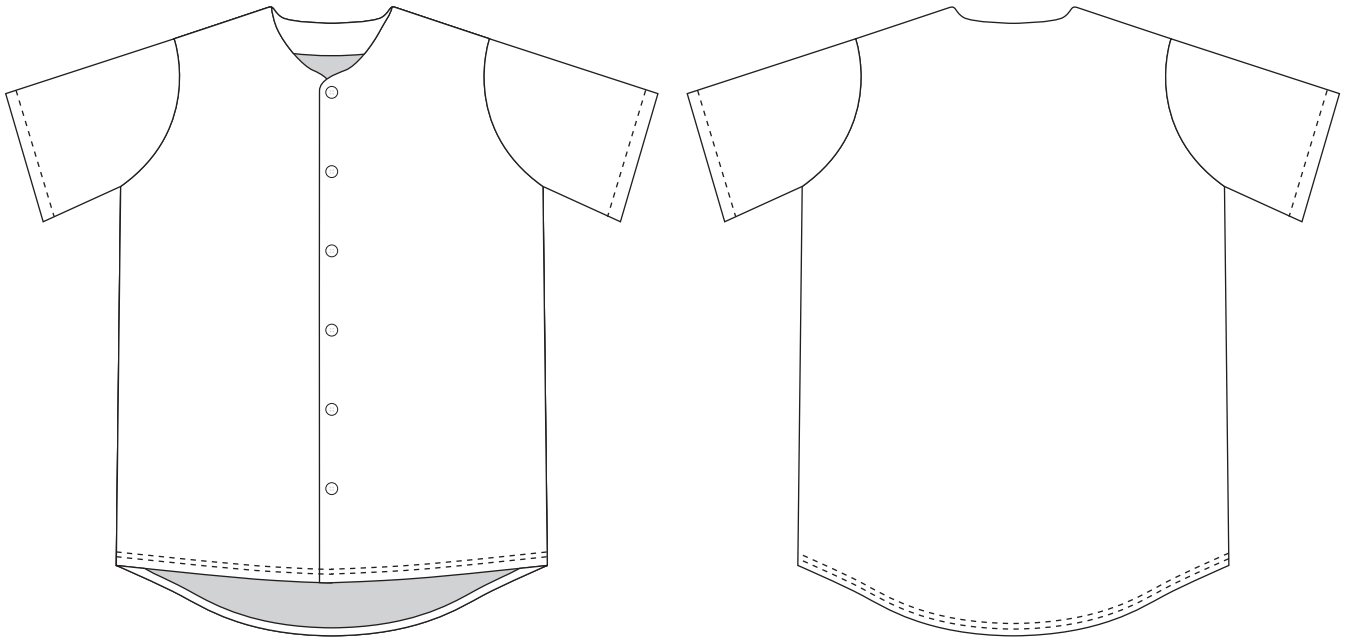

Product: PCC711  
 Product Size:

Decoration Options: Sublimation

Size:L

Shown at 10% actual size

### Size splits

Choose the corresponding size range of this SKU

Men's size	S	M	L	XL	2XL	3XL	4XL	5XL
order quantity								

Ladies' size	L8	L10	L12	L14	L16	L18
order quantity						

Unisex size	S	M	L	XL	2XL	3XL	4XL	5XL
order quantity								

### LOGO refer colour

-  PMS XX C
-  PMS XX C
-  PMS XX C

label type	√ if required (customized brand label will cause additional cost, our product included standard size label and wash label defaultly)	
brand label		
size label		
wash label		