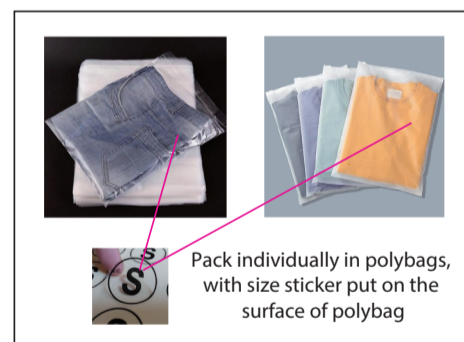

Product: PCC642
 Product Size: Free size
 Decoration Options: Embroidery, Heat transfer, Screen print

Shown at 15% actual size
 Embroidery size:200mm(w) x 200mm(h)

Size splits

Choose the corresponding size range of this SKU

Men's size	S	M	L	XL	2XL	3XL	4XL	5XL
order quantity								

Ladies' size	L8	L10	L12	L14	L16	L18
order quantity						

Unisex size	S	M	L	XL	2XL	3XL	4XL	5XL
order quantity								

LOGO refer colour

	PMS XX C
	PMS XX C
	PMS XX C