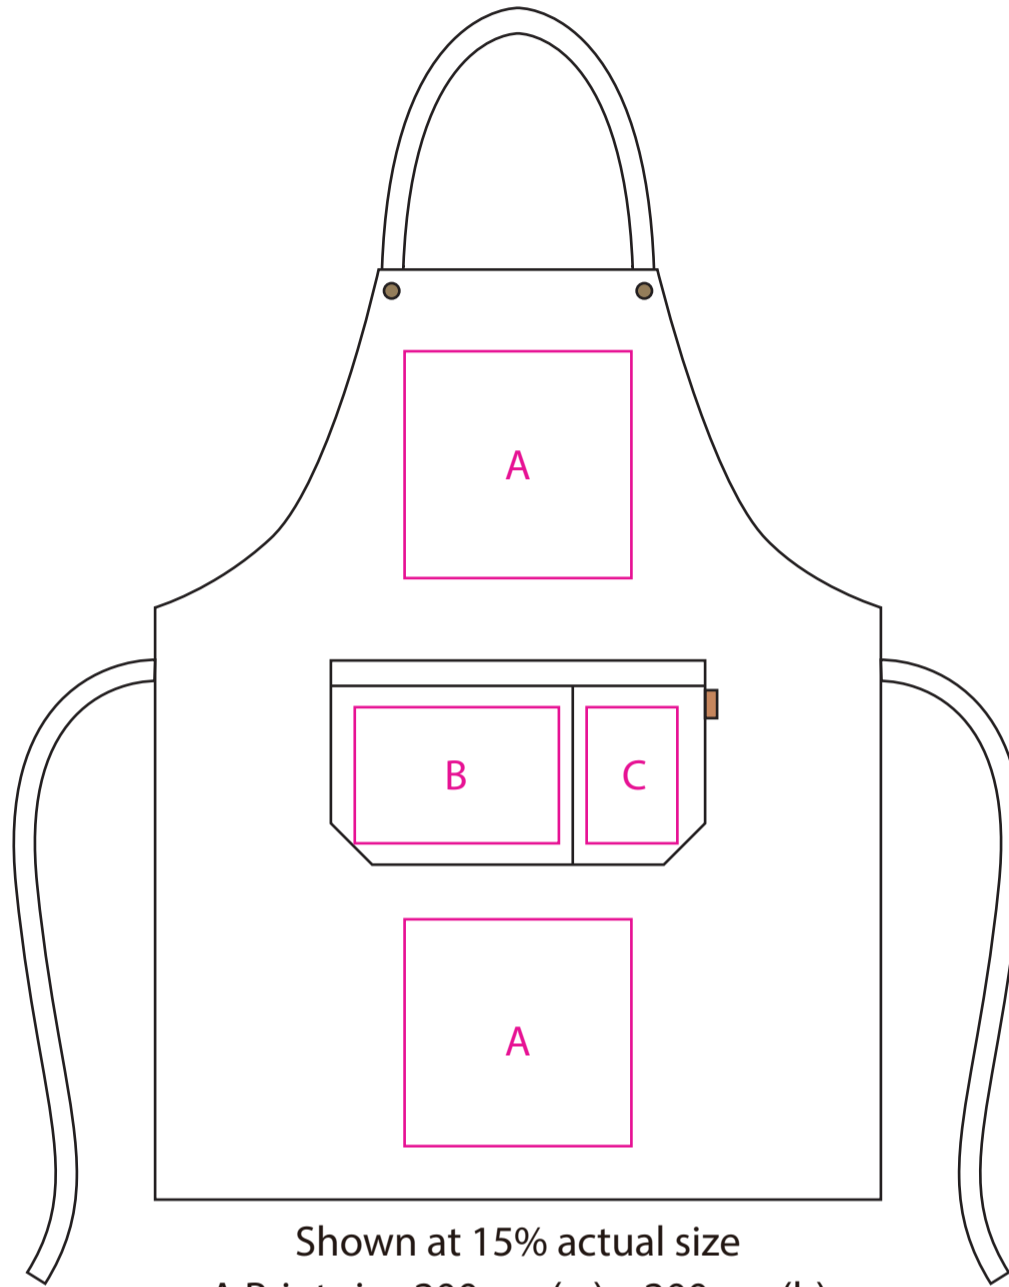

Product: PCC641  
 Product Size: Free size  
 Decoration Options: Embroidery, Heat transfer, Screen print

Shown at 15% actual size  
 A Print size:200mm(w) x 200mm(h)  
 B Print size:180mm(w) x 120mm(h)  
 C Print size:80mm(w) x 120mm(h)

**Size splits**

Choose the corresponding size range of this SKU

Men's size	S	M	L	XL	2XL	3XL	4XL	5XL
order quantity								

Ladies' size	L8	L10	L12	L14	L16	L18
order quantity						

Unisex size	S	M	L	XL	2XL	3XL	4XL	5XL
order quantity								

**LOGO refer colour**

-  PMS XX C
-  PMS XX C
-  PMS XX C

label type	√ if required (customized brand label will cause additional cost, our product included standard size label and wash label defaulty)	
brand label		
size label		
wash label		