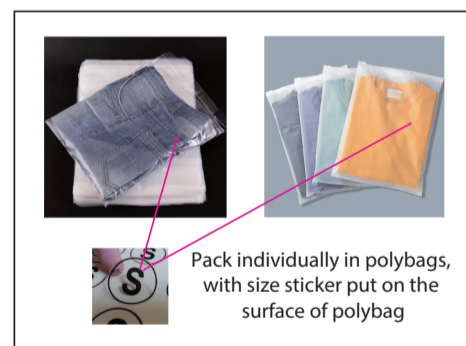

Product: PCC641  
 Product Size: Free size  
 Decoration Options: Embroidery, Heat transfer, Screen print

Shown at 15% actual size  
 A Print size:200mm(w) x 200mm(h)  
 B Print size:180mm(w) x 120mm(h)  
 C Print size:80mm(w) x 120mm(h)

**Size splits**

Choose the corresponding size range of this SKU

Men's size	S	M	L	XL	2XL	3XL	4XL	5XL
order quantity								

Ladies' size	L8	L10	L12	L14	L16	L18
order quantity						

Unisex size	S	M	L	XL	2XL	3XL	4XL	5XL
order quantity								

**LOGO refer colour**

-  PMS XX C
-  PMS XX C
-  PMS XX C

label type	√ if required (customized brand label will cause additional cost, our product included standard size label and wash label defaulty)	
brand label		
size label		
wash label		